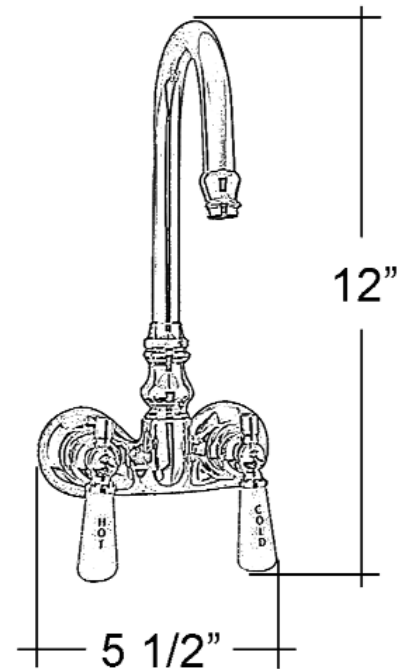

# TUB FILLER

Cat. No.  
4052

## Features:

- ▶ Code Gooseneck Spout
- ▶ 1/4 Turn Ceramic Disc Cartridges
- ▶ 3 3/8" Centers
- ▶ 3/4" Nipples
- ▶ Porcelain Lever Handles
- ▶ Spout reach is 3 3/4"

## Finishes:

- CP** Polished Chrome
- BP** Polished Brass
- SN** Brushed Nickel
- PN** Polished Nickel

L: 12"  
W: 5 1/2"  
D: 3 3/4"

Dimensions are nominal and may vary. Dimensions and specifications subject to change without notice.